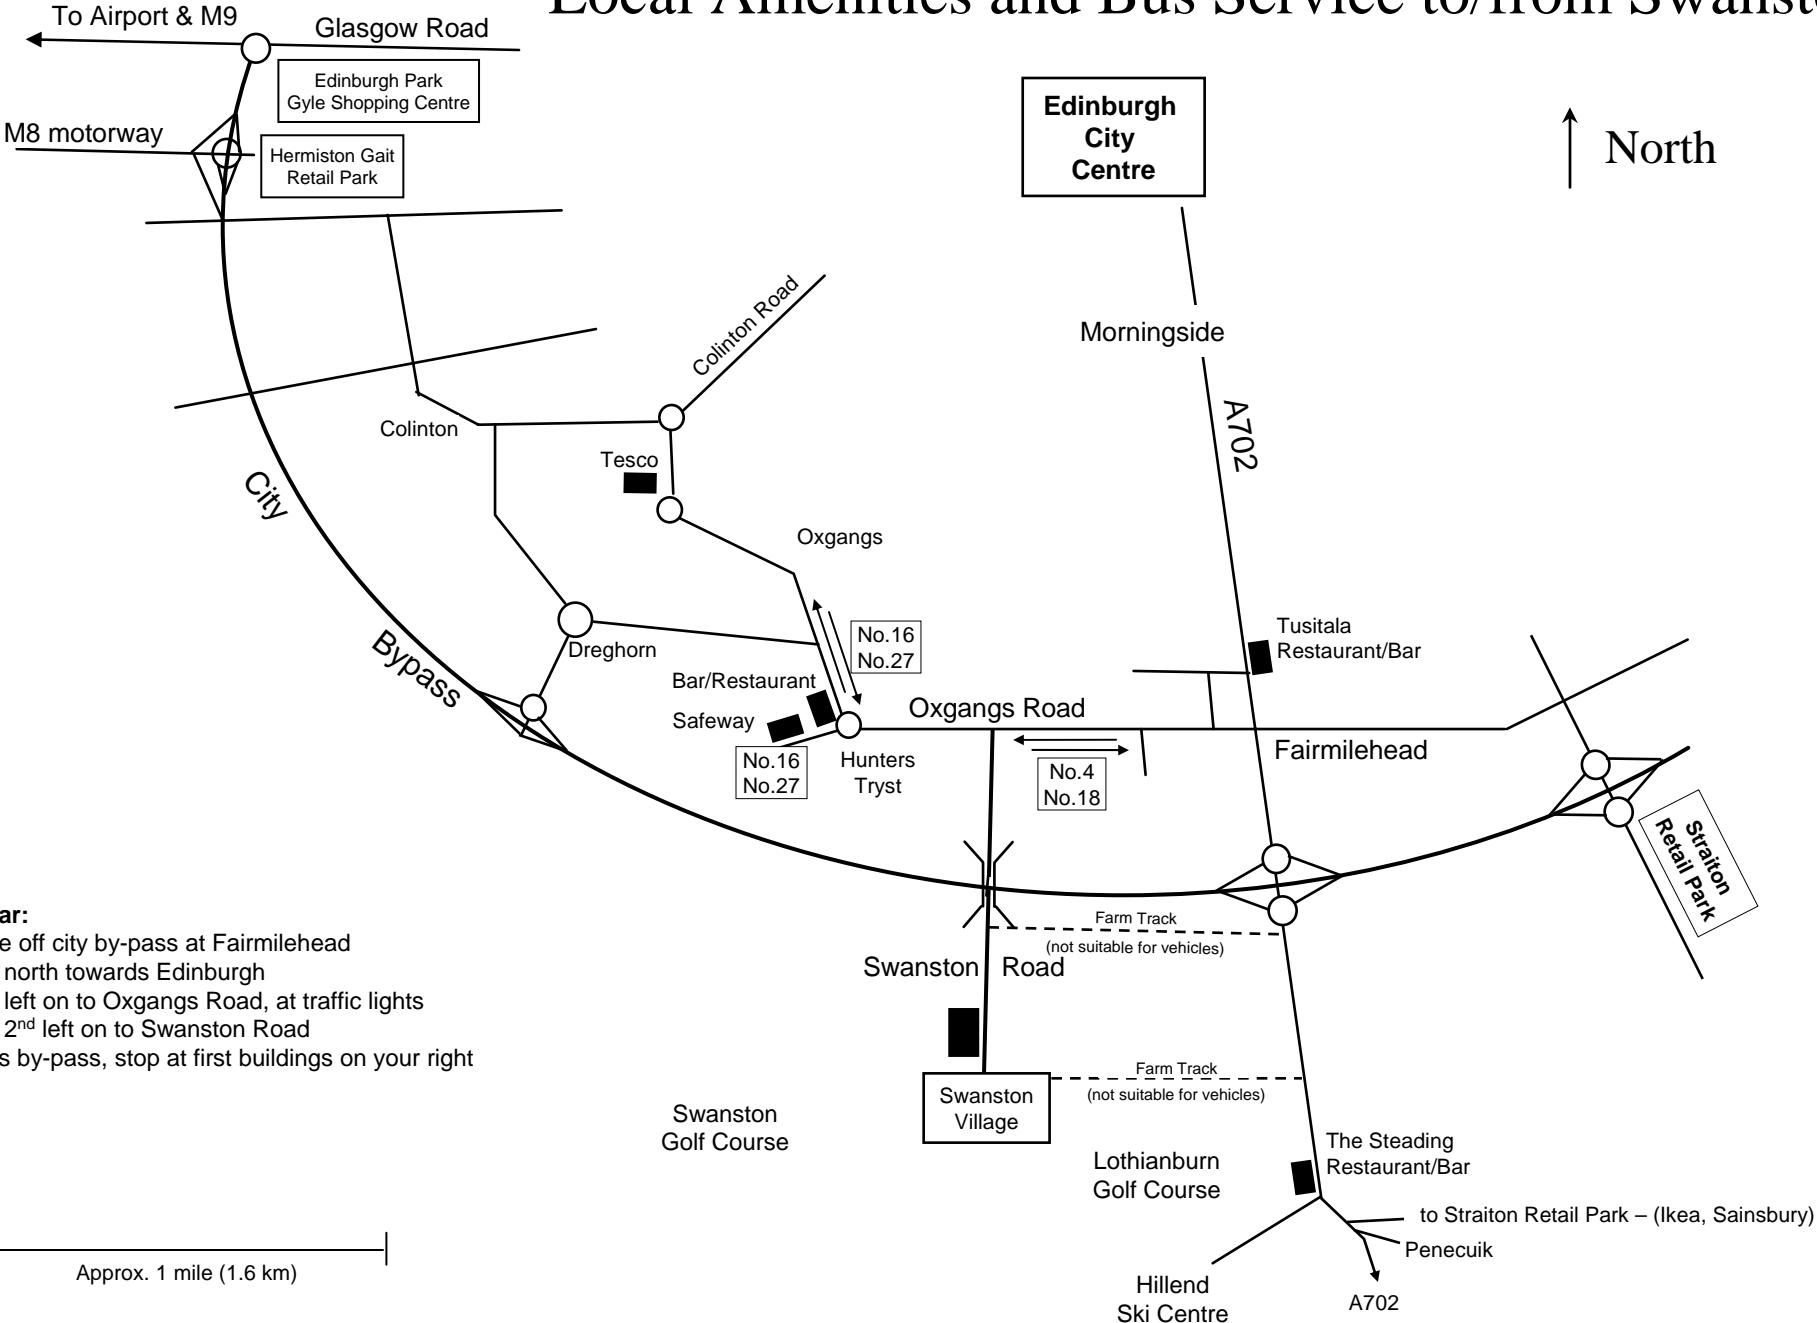

# Local Amenities and Bus Service to/from Swanston

**By car:**  
 Come off city by-pass at Fairmilehead  
 Turn north towards Edinburgh  
 Turn left on to Oxfangs Road, at traffic lights  
 Turn 2<sup>nd</sup> left on to Swanston Road  
 Cross by-pass, stop at first buildings on your right